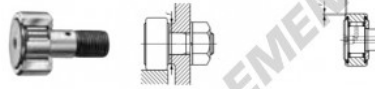

## Galet de came avec axe CF20-1-VUU-IKO - CF20-1-VUU-IKO

<https://www.123roulement.ch/roulement-palier/roulement-bille/galet-came-axe/cf20-1-vuu-iko>

### CAM FOLLOWERS

Standard Type Cam Followers Full Complement Type/With Screwdriver Slot

Stud dia. mm	Identification number				Mass (Ref.) g	D	C	d <sub>1</sub>
	Shield type		Sealed type					
	With crowned outer ring	With cylindrical outer ring	With crowned outer ring	With cylindrical outer ring				
20				CF 20-1 VUU	390	47	24	20