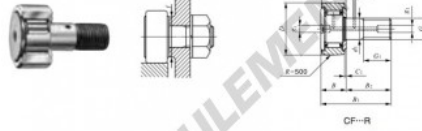

## Galet de came avec axe CF4-R-IKO - CF4-R-IKO

<https://www.123roulement.ch/roulement-palier/roulement-bille/galet-came-axe/cf4-r-iko>

### CAM FOLLOWERS

Standard Type Cam Followers With Cage/With Screwdriver Slot

Stud dia. mm	Identification number				Mass (Ref.)				
	Shield type		Sealed type		g	D	C	d <sub>1</sub>	G
	With crowned outer ring	With cylindrical outer ring	With crowned outer ring	With cylindrical outer ring					
4	CF	4	R		7.4	12	8	4	M 4×0.7

Boundary dimensions mm										Mounting dimension f Min. mm	Maximum ignoring stress N·m	Ball dynamic load rating C	Ball static load rating C <sub>0</sub>	Maximum allowable static load N
G <sub>1</sub>	B	B <sub>1</sub>	B <sub>2</sub>	B <sub>3</sub>	C <sub>1</sub>	G <sub>2</sub>	r <sub>max</sub>	(°)	r <sub>max</sub>					
6	9	20	11	—	0.5	—	0.3	—	8.3	0.78	2 070	1 590	834	