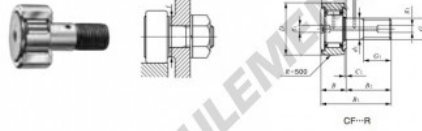

Galet de came avec axe CF5-R-IKO - CF5-R-IKO

<https://www.123roulement.ch/roulement-palier/roulement-bille/galet-came-axe/cf5-r-iko>

CAM FOLLOWERS

Standard Type Cam Followers With Cage/With Screwdriver Slot

Stud dia. mm	Identification number				Mass (Ref.)				
	Shield type		Sealed type		g	D	C	d ₁	G
	With crowned outer ring	With cylindrical outer ring	With crowned outer ring	With cylindrical outer ring					
5	CF	S	R		10.3	13	9	5	M 5×0.8