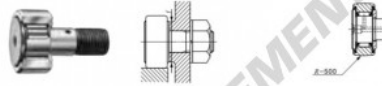

Galet de came avec axe CF6-UUR-IKO - CF6-UUR-IKO

<https://www.123roulement.ch/roulement-palier/roulement-bille/galet-came-axe/cf6-uur-iko>

CAM FOLLOWERS

Standard Type Cam Followers With Cage/With Screwdriver Slot

CF-UUR

Stud dia. mm	Identification number				Mass (Ref.)				
	Shield type		Sealed type		g	D	C	d ₁	G
	With crowned outer ring	With cylindrical outer ring	With crowned outer ring	With cylindrical outer ring					
6					18.5	16	11	6	M 6X1