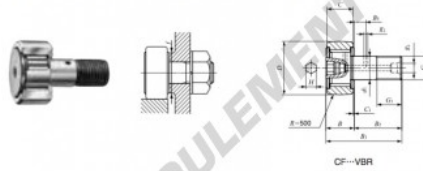

Galet de came avec axe CF8-VBRM-IKO - CF8-VBRM-IKO

<https://www.123roulement.ch/roulement-palier/roulement-bille/galet-came-axe/cf8-vbrm-iko>

CAM FOLLOWERS

Standard Type Cam Followers Full Complement Type With Hexagon Hole

Stud dia. mm	Identification number								Mass (Ref.)			
	Shield type				Sealed type				g	D	C	d ₁
	With crowned outer ring		With cylindrical outer ring		With crowned outer ring		With cylindrical outer ring					
8	CF	B	VBRM						29	19	11	8

Boundary dimensions, mm										Mounting dimension f Min. mm	Maximum tightening torque N·m	Basic dynamic load rating C N	Basic static load rating C ₀ N	Maximum allowable static load N	
G	G ₁	B max	B ₁ max	B ₂	B ₃	C ₁	g ₁	B ₂	H ^(*) K/min						
M 8×1	10	12.2	32.2	20	—	0.6	—	—	4	0.3	13	7.1	8 170	11 200	4 620