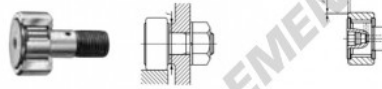

## Galet de came avec axe CF10-VB-IKO - CF10-VB-IKO

<https://www.123roulement.ch/roulement-palier/roulement-bille/galet-came-axe/cf10-vb-iko>

### CAM FOLLOWERS

Standard Type Cam Followers Full Complement Type/With Hexagon Hole

CF-VB

Stud dia. mm	Identification number								Mass (Ref.)			
	Shield type				Sealed type				g	D	C	d <sub>1</sub>
	With crowned outer ring		With cylindrical outer ring		With crowned outer ring		With cylindrical outer ring					
10	CF 10		VB						46	22	12	10