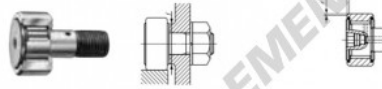

## Galet de came avec axe CF10-1-VBUUM-IKO - CF10-1-VBUUM-IKO

<https://www.123roulement.ch/roulement-palier/roulement-bille/galet-came-axe/cf10-1-vbuum-iko>

### CAM FOLLOWERS

Standard Type Cam Followers Full Complement Type/With Hexagon Hole

CF-VBUU

Stud dia. mm	Identification number								Mass (Ref.)				
	Shield type				Sealed type				g	D	C	d <sub>1</sub>	
	With crowned outer ring		With cylindrical outer ring		With crowned outer ring		With cylindrical outer ring						
10							CF 10-1 VBUUM		61	26	12	10	