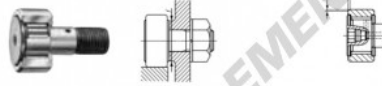

## Galet de came avec axe CF12-1-VB-IKO - CF12-1-VB-IKO

<https://www.123roulement.ch/roulement-palier/roulement-bille/galet-came-axe/cf12-1-vb-iko>

### CAM FOLLOWERS

Standard Type Cam Followers Full Complement Type With Hexagon Hole

CF--VB

Stud dia. mm	Identification number								Mass (Ref.)				
	Shield type				Sealed type				g	D	C	d <sub>1</sub>	
	With crowned outer ring		With cylindrical outer ring		With crowned outer ring		With cylindrical outer ring						
12	CF 12-1 VB								107	32	14	12	