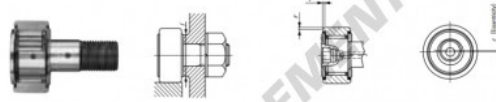

## Galet de came avec axe CFES6-BUU-IKO - CFES6-BUU-IKO

<https://www.123roulement.ch/roulement-palier/roulement-bille/galet-came-axe/cfes6-buu-iko>

### CAM FOLLOWERS

Solid Eccentric Stud Type Cam Followers | With Cage/With Hexagon Hole

CFES-BUU

Stud dia. mm	Identification number								Mass (Ref.) g	D	C	d <sub>1</sub>				
	Shield type		Sealed type													
6	With crowned outer ring	With cylindrical outer ring	With crowned outer ring	With cylindrical outer ring	CFES 6 BUU				18.5	16	11	6				
Boundary dimensions (mm)																
G	G <sub>1</sub>	B max	B <sub>1</sub> max	B <sub>2</sub>	B <sub>3</sub>	C <sub>1</sub>	g <sub>1</sub>	g <sub>2</sub>	H	ε <sub>max</sub>	Mounting dimension f Min. mm	Maximum tightening torque N·m	Basic dynamic load rating C N	Basic static load rating C <sub>0</sub> N	Maximum allowable static load N	
M 6×1	8	12.2	28.2	16	—	0.6	—	—	3	0.3	0.25	11	2.7	3 860	3 650	1 980