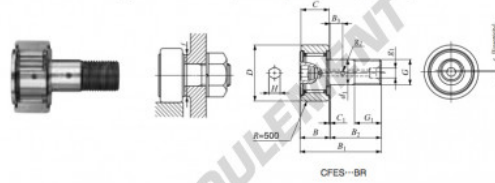

Galet de came avec axe CFES12-BR-IKO - CFES12-BR-IKO

<https://www.123roulement.ch/roulement-palier/roulement-bille/galet-came-axe/cfes12-br-iko>

CAM FOLLOWERS

Solid Eccentric Stud Type Cam Followers With Cage/With Hexagon Hole

Stud dia. mm	Identification number								Mass (Ref.)							
	Shield type				Sealed type				g	D	C	d ₁				
	With crowned outer ring	With cylindrical outer ring	With crowned outer ring	With cylindrical outer ring	With crowned outer ring	With cylindrical outer ring	With crowned outer ring	With cylindrical outer ring								
12	CFES 12	BR							95	30	14	12				
Boundary dimensions (mm)																
G	G ₁	B	B ₁	B ₂	B ₃	C ₁	g ₁	g ₂	H	ε	Mounting dimension f Min. mm	Maximum spinning torque N·m	Basic dynamic load rating C N	Basic static load rating C ₀ N	Maximum allowable static load N	
M12×1.5	13	15.2	40.2	25	6	0.6	6	3	6	0.6	0.4	21	21.9	7 910	9 790	9 790

CARACTÉRISTIQUES PRODUIT

Marque	IKO
N° Ean13	3663952443539
Diam. intérieur	12 mm
Diam. extérieur	30 mm
Épaisseur	14 mm
Conditionnement	1

contact@123roulement.ch

+33 359 36 04 90

CRT4 de Lesquin 60 Rue Du Haut De Sainghin 59273 Fretin FRANCE