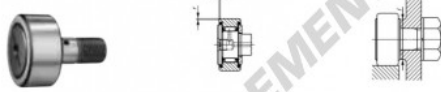

## Galet de came avec axe CF-FU1-30-IKO - CF-FU1-30-IKO

<https://www.123roulement.ch/roulement-palier/roulement-bille/galet-came-axe/cf-fu1-30-iko>

IKO

### CAM FOLLOWERS

Centralized Lubrication Type Cam Followers With Cage/With Screwdriver Slot

Stud dia. mm	Identification number		Mass (Ref.) g	Boundary dimensions mm				
	With crowned outer ring	With cylindrical outer ring		D	C	d <sub>1</sub>	G	G <sub>1</sub>
30		<b>CF-FU1-30</b>	1 870	80	35	30	M30 x 1.5	32