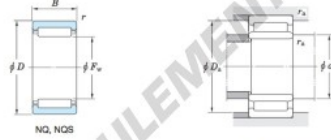

Roulement à rouleaux NQ24-12-JTEKT - NQ24-12-KOYO

<https://www.123roulement.ch/roulement-palier/roulement-rouleaux/rouleaux/nq24-12-koyo>

Machined ring needle roller bearings

F_w 29 – 37 mm

Without inner ring

Boundary dimensions (mm)				Basic load ratings (kN)		Limiting speeds¹⁾ (min⁻¹)		Bearing No.
F_w	d	D	B	C_r	C_{10}	Oil lub.	Without inner ring	
24	20	32	12	9.6	14.4	19 000	NQ24/12	
Mounting dimensions (mm)				(Refer.) Mass (kg)		(Refer.) Applicable inner ring No.		
With inner ring				Without inner ring	With inner ring	—		
d_i	D_i	r_i	r_o	0.025	0.038			
max.	max.	max.	max.					
22	30	0.3						

CARACTÉRISTIQUES PRODUIT

Marque	JTEKT
N° Ean13	3663952482293
Diam. intérieur	24 mm
Diam. extérieur	32 mm
Épaisseur	12 mm
Poids	25 g
Conditionnement	1

contact@123roulement.ch

+33 359 36 04 90

CRT4 de Lesquin 60 Rue Du Haut De Sainghin 59273 Fretin FRANCE