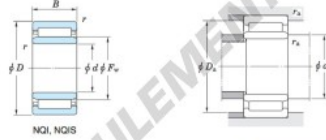

Roulement à rouleaux 20NQI3714-JTEKT - 20NQI3714-KOYO

<https://www.123roulement.ch/roulement-palier/roulement-rouleaux/rouleaux/20nqi3714-koyo>

Machined ring needle roller bearings ————— **Koyo**
F_w 29 – 37 mm

With inner ring

Boundary dimensions (mm)					Basic load ratings (kN)		Limiting speeds¹⁾ (min⁻¹)		Bearing No.	
F_w	d	D	B	B₁	C_r	C₁₀	Oil lub.		Without inner ring	
25	20	37	14	—	17.1	19.1	17 000		—	
Mounting dimensions (mm)					(Refer.) Mass (kg)		(Refer.) Applicable inner ring No.			
With inner ring					Without inner ring	With inner ring				
20NQI3714					22	35	0.3	—	0.066	—

CARACTÉRISTIQUES PRODUIT

Marque	JTEKT
N° Ean13	3663952482378
Diam. intérieur	20 mm
Diam. extérieur	37 mm
Épaisseur	14 mm
Poids	66 g
Conditionnement	1

contact@123roulement.ch

+33 359 36 04 90

CRT4 de Lesquin 60 Rue Du Haut De Sainghin 59273 Fretin FRANCE