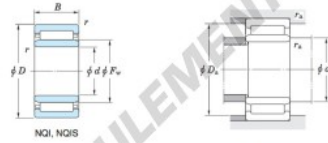

Roulement à rouleaux NQI25-30-JTEKT - NQI25-30-KOYO

<https://www.123roulement.ch/roulement-palier/roulement-rouleaux/rouleaux/nqi25-30-koyo>

Machined ring needle roller bearings Koyo

F_w 29 – 37 mm

With inner ring

Boundary dimensions (mm)					Basic load ratings (kN)		Limiting speed¹⁾ (min⁻¹)	Bearing No.	
F_w	d	D	B	r_{min}	C_r	C_{10}	Oil lub.	Without inner ring	
29	25	38	30	0.3	28.9	54.3	16 000	—	
Mounting dimensions (mm)					(Refer.) Mass (kg)		(Refer.) Applicable inner ring No.		
With inner ring					Without inner ring	With inner ring	—		
NQI25/30					27	36		0.085	0.125

CARACTÉRISTIQUES PRODUIT

Marque	JTEKT
N° Ean13	3663952482637
Diam. intérieur	25 mm
Diam. extérieur	38 mm
Épaisseur	30 mm
Poids	125 g
Conditionnement	1

contact@123roulement.ch

+33 359 36 04 90

CRT4 de Lesquin 60 Rue Du Haut De Sainghin 59273 Fretin FRANCE