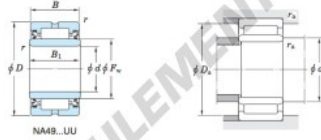

Roulement à rouleaux NA4907UU-JTEKT - NA4907UU-KOYO

<https://www.123roulement.ch/roulement-palier/roulement-rouleaux/rouleaux/na4907uu-koyo>

Machined ring needle roller bearings

F_w 29 – 37 mm

With inner ring

Boundary dimensions (mm)					Basic load ratings (kN)		Limiting speeds¹⁾ (min⁻¹)		Bearing No.
F_w	d	D	B	B_1	r (min)	C_r	C_{10}	Oil lub.	Without inner ring
42	35	55	20	21	0.6	29.0	40.9	4 700	—
		Mounting dimensions (mm)			(Refer.) Mass (kg)		(Refer.) Applicable inner ring No.		
		With inner ring	d_a max.	D_a max.	r_a max.	Without inner ring	With inner ring		
		NA4907UU	39	51	0.6	—	0.173	IRM354221	

CARACTÉRISTIQUES PRODUIT

Marque	JTEKT
N° Ean13	3663952483108
Diam. intérieur	35 mm
Diam. extérieur	55 mm
Épaisseur	20 mm
Poids	173 g
Conditionnement	1

contact@123roulement.ch

+33 359 36 04 90

CRT4 de Lesquin 60 Rue Du Haut De Sainghin 59273 Fretin FRANCE