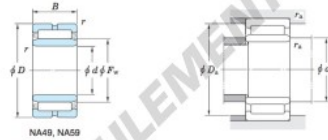

Roulement à rouleaux NA4911-JTEKT - NA4911-KOYO

<https://www.123roulement.ch/roulement-palier/roulement-rouleaux/rouleaux/na4911-koyo>

Machined ring needle roller bearings Koyo

F_w 29 – 37 mm

With inner ring

Boundary dimensions (mm)				Basic load ratings (kN)		Limiting speeds¹⁾ (min⁻¹)		Bearing No.
F_w	d	D	B	C_r	C_{10}	Oil lub.	Without inner ring	
63	55	80	25	44.4	87.2	7 500	—	

	Mounting dimensions (mm)			(Refer.) Mass (kg)		(Refer.) Applicable inner ring No.
	With inner ring	d_s max.	D_s max.	Without inner ring	With inner ring	
NA4911	60	75	1	0.287	0.428	IRM55G325

CARACTÉRISTIQUES PRODUIT

Marque	JTEKT
N° Ean13	3663952483634
Diam. intérieur	55 mm
Diam. extérieur	80 mm
Épaisseur	25 mm
Poids	428 g
Conditionnement	1

contact@123roulement.ch

+33 359 36 04 90

CRT4 de Lesquin 60 Rue Du Haut De Sainghin 59273 Fretin FRANCE