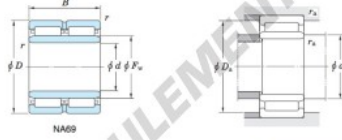

Roulement à rouleaux NA6915-JTEKT - NA6915-KOYO

<https://www.123roulement.ch/roulement-palier/roulement-rouleaux/rouleaux/na6915-koyo>

Machined ring needle roller bearings **Koyo**
F_W 29 – 37 mm

With inner ring

Boundary dimensions (mm)				Basic load ratings (kN)		Limiting speeds¹⁾ (min⁻¹)		Bearing No.	
F_w	d	D	B	C_r	C₁₀	Oil lub.	Without inner ring		
85	75	105	54	135.0	283.0	5 400	—		
Mounting dimensions (mm)				(Refer.) Mass (kg)		(Refer.) Applicable inner ring No.			
With inner ring				Without inner ring	With inner ring				
NA6915				80	100	1	0.866	1.44	IRM758554

CARACTÉRISTIQUES PRODUIT

Marque	JTEKT
N° Ean13	3663952483955
Diam. intérieur	75 mm
Diam. extérieur	105 mm
Épaisseur	54 mm
Poids	1440 g
Conditionnement	1

contact@123roulement.ch

+33 359 36 04 90

CRT4 de Lesquin 60 Rue Du Haut De Sainghin 59273 Fretin FRANCE