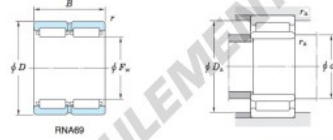

Roulement à rouleaux RNA6916-JTEKT - RNA6916-KOYO

<https://www.123roulement.ch/roulement-palier/roulement-rouleaux/rouleaux/rna6916-koyo>

Machined ring needle roller bearings Koyo

F_w 29 – 37 mm

Without inner ring

Boundary dimensions (mm)					Basic load ratings (kN)		Limiting speeds¹⁾ (min⁻¹)		Bearing No.
F_w	d	D	B	B_1	C_r	C_{10}	Oil lub.		Without inner ring
90	80	110	54	—	140.0	304.0	5 100		RNA6916
		Mounting dimensions (mm)			(Refer.) Mass (kg)		(Refer.) Applicable inner ring No.		
		d_a	D_a	r_a	Without inner ring	With inner ring			
		min.	max.	max.	0.916	1.46	IRMS0054		

CARACTÉRISTIQUES PRODUIT

Marque	JTEKT
N° Ean13	3663952484006
Diam. intérieur	90 mm
Diam. extérieur	110 mm
Épaisseur	54 mm
Poids	916 g
Conditionnement	1

contact@123roulement.ch

+33 359 36 04 90

CRT4 de Lesquin 60 Rue Du Haut De Sainghin 59273 Fretin FRANCE