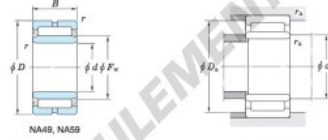

Roulement à rouleaux NA5920-JTEKT - NA5920-KOYO

<https://www.123roulement.ch/roulement-palier/roulement-rouleaux/rouleaux/na5920-koyo>

Machined ring needle roller bearings **Koyo**
F_W 29 – 37 mm

With inner ring

Boundary dimensions (mm)					Basic load ratings (kN)		Limiting speeds¹⁾ (min⁻¹)		Bearing No.	
F_w	d	D	B	B₁	C_r	C₁₀	Oil lub.	Grease lub.	Without inner ring	With inner ring
115	100	140	54	—	189.0	418.0	4 000	—	—	—
		Mounting dimensions (mm)			(Refer.) Mass (kg)		(Refer.) Applicable inner ring No.			
		With inner ring	d₁ min.	D₁ max.	r_s max.	Without inner ring	With inner ring			
		NA5920	106.5	133.5	1	1.49	2.53	IRM10011554		

CARACTÉRISTIQUES PRODUIT

Marque	JTEKT
N° Ean13	3663952484242
Diam. intérieur	100 mm
Diam. extérieur	140 mm
Épaisseur	54 mm
Poids	2530 g
Conditionnement	1

contact@123roulement.ch

+33 359 36 04 90

CRT4 de Lesquin 60 Rue Du Haut De Sainghin 59273 Fretin FRANCE