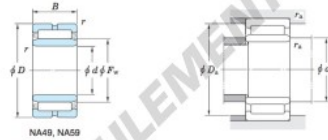

Roulement à rouleaux NA4928-JTEKT - NA4928-KOYO

<https://www.123roulement.ch/roulement-palier/roulement-rouleaux/rouleaux/na4928-koyo>

Machined ring needle roller bearings

F_w 29 – 37 mm

With inner ring

Boundary dimensions (mm)					Basic load ratings (kN)		Limiting speeds¹⁾ (min⁻¹)		Bearing No.
F_w	d	D	B	B_r	C_r	C_{10}	Oil lub.	—	Without inner ring
160	140	190	50	—	1.5	232.0	540.0	2 800	—
		Mounting dimensions (mm)			(Refer.) Mass (kg)		(Refer.) Applicable inner ring No.		
		With inner ring	d_a max.	D_a max.	r_a max.	Without inner ring	With inner ring		
		NA4928	148	182	1.5	2.350	4.08	IRM14016050	

CARACTÉRISTIQUES PRODUIT

Marque	JTEKT
N° Ean13	3663952484389
Diam. intérieur	140 mm
Diam. extérieur	190 mm
Épaisseur	50 mm
Poids	4080 g
Conditionnement	1

contact@123roulement.ch

+33 359 36 04 90

CRT4 de Lesquin 60 Rue Du Haut De Sainghin 59273 Fretin FRANCE