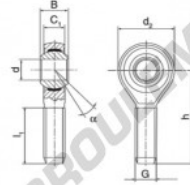

Rotule SA SA12-BK-DURBAL - SA12-BK-DURBAL

<https://www.123roulement.ch/roulement-palier/rotule/sa/sa12-bk-durbal>

SA12-BK

Rod end body:
surface zinc plated

Inner ring:
bearing steel hardened and ground

Lubrication:
maintenance free

order number	measurement [mm]		measurement [mm]		
	d	G	B	C₁	d₂
SA 12 BK	12	M 12	16	12,0	33

type	measurement [mm]		α [°]	load rating C₀ [kN]	weight [g]
	l₁ min	h			
SA / SA12 BK	33	54	13	24,00	0,085

CARACTÉRISTIQUES PRODUIT

Marque	DURBAL
N° Ean13	3663952492490
Diam. intérieur	12 mm
Diam. extérieur	33 mm
Epaisseur	16 mm
Type	SA
Poids	85 g
Filetage	Filetage à droite
Lubrification	sans
Conditionnement	1

contact@123roulement.ch

+33 359 36 04 90

CRT4 de Lesquin 60 Rue Du Haut De Sainghin 59273 Fretin FRANCE