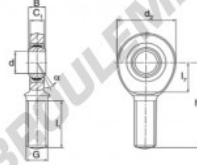

Rotule SA GAL25-UK-2RS-DURBAL - GAL25-UK-2RS-DURBAL

<https://www.123roulement.ch/roulement-palier/rotule/sa/gal25-uk-2rs-durbal>

GAL25-UK-2RS

Rod end body:
surface zinc plated

order number	d	G	B	C1	d2
GAL 25 UK (-2RS)	25	M 24 x 2	20	17,0	64

type	l, min	measurement [mm] l, min	h	α [°]	load rating C_0 [kN]	weight [kg]
GAR / GAL 25 UK-2RS	53	32	94	7	83,0	0,560

CARACTÉRISTIQUES PRODUIT

Marque	DURBAL
N° Ean13	3663952493145
Diam. intérieur	25 mm
Diam. extérieur	64 mm
Epaisseur	20 mm
Type	SA
Poids	560 g
Filetage	Filetage à gauche
Lubrification	sans
Conditionnement	1

contact@123roulement.ch

+33 359 36 04 90

CRT4 de Lesquin 60 Rue Du Haut De Sainghin 59273 Fretin FRANCE