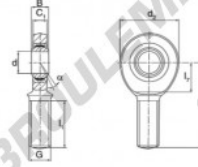

Rotule SA GAL30-UK-2RS-DURBAL - GAL30-UK-2RS-DURBAL

<https://www.123roulement.ch/roulement-palier/rotule/sa/gal30-uk-2rs-durbal>

GAL30-UK-2RS

Rod end body:
surface zinc plated

order number	d	G	B	C1	d2
GAL 30 UK (-2RS)	30	M 30 x 2	22	19,0	73

type	l, min	measurement [mm] l, min	h	α [°]	load rating C_0 [kN]	weight [kg]
GAR / GAL 30 UK-2RS	65	37	110	6	110,0	0,890

CARACTÉRISTIQUES PRODUIT

Marque	DURBAL
N° Ean13	3663952493251
Diam. intérieur	30 mm
Diam. extérieur	73 mm
Epaisseur	22 mm
Type	SA
Poids	890 g
Filetage	Filetage à gauche
Lubrification	sans
Conditionnement	1

contact@123roulement.ch

+33 359 36 04 90

CRT4 de Lesquin 60 Rue Du Haut De Sainghin 59273 Fretin FRANCE