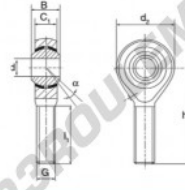

Rotule SA POSL22-DURBAL - POSL22-DURBAL

<https://www.123roulement.ch/roulement-palier/rotule/sa/posl22-durbal>

POSL22

Rod end body:
surface zinc plated

Lubrication:
lubrication required

order number	d	G	measurement [mm]	B	C₁	d₂
right hand thread						
left hand thread						
POSL 22	22	M 22 x 1,5	28	20,00	54	

type	measurement [mm]		α [°]	load rating C₀ [kN]	weight [kg]
	l₁ min	h			
POS / POSL 22	51	84	15	57,0	0,480

CARACTÉRISTIQUES PRODUIT

Marque	DURBAL
N° Ean13	3663952494739
Diam. intérieur	22 mm
Diam. extérieur	54 mm
Épaisseur	28 mm
Type	SA
Poids	480 g
Filetage	Filetage à gauche
Lubrification	sans
Conditionnement	1

contact@123roulement.ch

+33 359 36 04 90

CRT4 de Lesquin 60 Rue Du Haut De Sainghin 59273 Fretin FRANCE