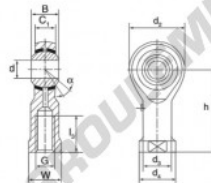

Rotule SI

PHS30M27X2-DURBAL - PHS30M27X2-DURBAL

<https://www.123roulement.ch/roulement-palier/rotule/si/phs30m27x2-durbal>

PHS30M27X2

Rod end body:
surface chromium plated

Lubrication:
lubrication required

order number	d	G	B	C1	d1	d2	d3
PHS 30 M 27 X 2	30	M 27 x 2	37	25,00	70	40,0	50

type	l₂ min	W	h	α [°]	load rating C₀ [kN]	weight [kg]
PHS / PHSL 30 M 27 X 2	51	41	110	17	88,0	1,100

CARACTÉRISTIQUES PRODUIT

Marque	DURBAL
N° Ean13	3663952495583
Diam. intérieur	30 mm
Diam. extérieur	70 mm
Epaisseur	37 mm
Type	SI
Poids	1100 g
Filetage	Filetage à droite
Lubrification	sans
Conditionnement	1

contact@123roulement.ch

+33 359 36 04 90

CRT4 de Lesquin 60 Rue Du Haut De Sainghin 59273 Fretin FRANCE