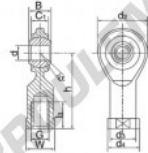

Rotule SI SIZJ9-DURBAL - DSIZJ9-DURBAL

<https://www.123roulement.ch/roulement-palier/rotule/si/dsizj9-durbal>

SIZJ9

Rod end body:
surface zinc plated

Sliding combination:
steel / steel

Lubrication:
lubrication required

order number	d	B	C₁	d₂	G	d₃	d₄
SIZJ 9	9,53	12,70	9,12	25,40	3/8 - 24	13,89	17,45

type	inches	h₁ min	W	h	α [°]	load rating C₀ (kN)	weight (kg)
SIZJ / SIZJL 9	3 / 8"	19,05	14,27	41,28	11,0	16,0	0,059

CARACTÉRISTIQUES PRODUIT

Marque	DURBAL
N° Ean13	3663952496795
Diam. intérieur	9.53 mm
Diam. extérieur	25.4 mm
Epaisseur	12.7 mm
Type	SI
Poids	59 g
Filetage	Filetage à droite
Lubrification	sans
Conditionnement	1

contact@123roulement.ch

+33 359 36 04 90

CRT4 de Lesquin 60 Rue Du Haut De Sainghin 59273 Fretin FRANCE