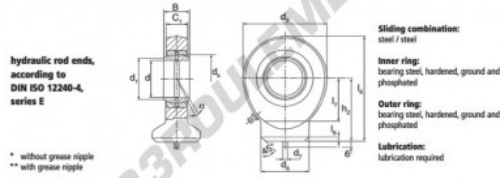

Rotule TPN

GK45-DO-DURBAL - GK45-DO-DURBAL

https://www.123roulement.ch/roulement-palier/rotule/tpn/gk45-do-durbal

GK45-DO

order number	d	d₁	d₂	measurement [mm]			B	C₁
GK 45 DO	45	50,7	102	6	58,0	32	27	

type	h₁	l₁	measurement [mm]		D	d₄	α [°]	load rating C₀ [kN]	weight [kg]
GK 45 DO	77	128,0	52,0	4,0	68	60,0	7	208,0	1,800

CARACTÉRISTIQUES PRODUIT

Marque	DURBAL
N° Ean13	3663952501451
Diam. intérieur	45 mm
Diam. extérieur	102 mm
Epaisseur	32 mm
Type	TPN
Poids	1800 g
Lubrification	avec
Conditionnement	1

contact@123roulement.ch

+33 359 36 04 90

CRT4 de Lesquin 60 Rue Du Haut De Sainghin 59273 Fretin FRANCE