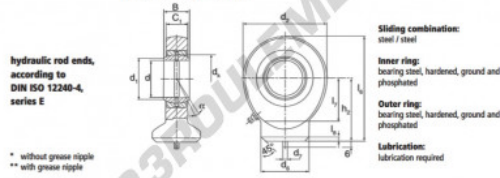

Rotule TPN GK60-DO-DURBAL - DGK60-DO-DURBAL

<https://www.123roulement.ch/roulement-palier/rotule/tpn/dgk60-do-durbal>

GK60-DO

order number	d	d₁	d₂	measurement [mm]			B	C₁
GK 60 DO	60	66,8	135	6	70,0	44	38	

type	h₁	l₁	l₂	l₃	D	d₄	α [°]	load rating C₀ [kN]	weight [kg]
GK 60 DO	100	167,5	72,5	4,0	90	80,0	6	390,0	3,900

CARACTÉRISTIQUES PRODUIT

Marque	DURBAL
N° Ean13	3663952501499
Diam. intérieur	60 mm
Diam. extérieur	135 mm
Epaisseur	44 mm
Type	TPN
Poids	3900 g
Lubrification	avec
Conditionnement	-
Norme	Sans norme

contact@123roulement.ch

+33 359 36 04 90

CRT4 de Lesquin 60 Rue Du Haut De Sainghin 59273 Fretin FRANCE