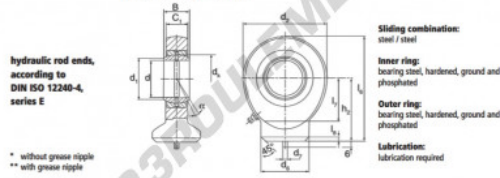

Rotule TPN

GK70-DO-DURBAL - GK70-DO-DURBAL

https://www.123roulement.ch/roulement-palier/rotule/tpn/gk70-do-durbal

GK70-DO

order number	d	d₁	d₂	measurement [mm]			B	C₁
GK 70 DO	70	77,8	160	6	80,0	49	42	

type	h₁	l₁	measurement [mm]		D	d₁	α [°]	load rating C₀ [kN]	weight [kg]
GK 70 DO	115	195,0	86,0	5,0	105	92,0	6	510,0	6,600

CARACTÉRISTIQUES PRODUIT

Marque	DURBAL
N° Ean13	3663952501529
Diam. intérieur	70 mm
Diam. extérieur	160 mm
Epaisseur	49 mm
Type	TPN
Poids	6600 g
Lubrification	avec
Conditionnement	1

contact@123roulement.ch

+33 359 36 04 90

CRT4 de Lesquin 60 Rue Du Haut De Sainghin 59273 Fretin FRANCE