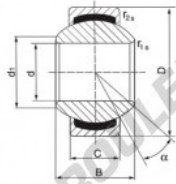

Rotule GEEW GE30-UK-DURBAL - GE30-UK-DURBAL

<https://www.123roulement.ch/roulement-palier/rotule/geew/ge30-uk-durbal>

GE30-UK

Lubrication: maintenance free

order number	measurement [mm]					
type		B	C	d₁ min		
GE 30 UK	30	22	18	34		

type	measurement [mm]		D	α [°]	load rating C₀ [N]	weight [kg]
	r₁₅ min	r₂₅ min				
GE 30 UK	0,6	0,6	47	6	166,0	0,163

CARACTÉRISTIQUES PRODUIT

Marque	DURBAL
N° Ean13	3663952502021
Diam. intérieur	30 mm
Diam. extérieur	47 mm
Epaisseur	18 mm
Type	GEEW
Poids	163 g
Lubrification	sans
Conditionnement	1

contact@123roulement.ch

+33 359 36 04 90

CRT4 de Lesquin 60 Rue Du Haut De Sainghin 59273 Fretin FRANCE