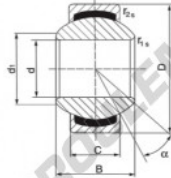

Rotule GEEW SGE10-UK-DURBAL - SGE10-UK-DURBAL

<https://www.123roulement.ch/roulement-palier/rotule/geew/sge10-uk-durbal>

SGE10-UK

Lubrication: maintenance free

order number	d	B	measurement [mm]		C	d₁ min	
SGE 10 UK	10	9			6	13	
type	r_{1s} min	measurement [mm]		D	α [°]	load rating C₀ [kN]	weight [g]
SGE 10 UK	0,3	0,3	19	12	21,0	0,011	

CARACTÉRISTIQUES PRODUIT

Marque	DURBAL
N° Ean13	3663952502090
Diam. intérieur	10 mm
Diam. extérieur	19 mm
Epaisseur	6 mm
Type	GEEW
Poids	11 g
Lubrification	sans
Conditionnement	1

contact@123roulement.ch

+33 359 36 04 90

CRT4 de Lesquin 60 Rue Du Haut De Sainghin 59273 Fretin FRANCE