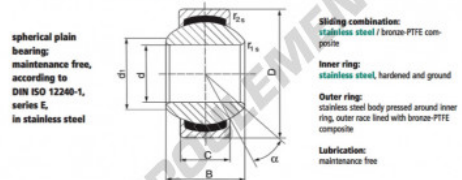

Rotule GEEW SGE20-UK-DURBAL - SGE20-UK-DURBAL

<https://www.123roulement.ch/roulement-palier/rotule/geew/sge20-uk-durbal>

SGE20-UK

Lubrication: maintenance free

order number	d	B	measurement [mm]		C	d₁ min	
SGE 20 UK	20	16			12	24	
type	r_{1s} min	measurement [mm]		D	α [°]	load rating C₀ [kN]	weight [g]
SGE 20 UK	0,3	0,3	35	9	78,0	0,066	

CARACTÉRISTIQUES PRODUIT

Marque	DURBAL
N° Ean13	3663952502175
Diam. intérieur	20 mm
Diam. extérieur	35 mm
Epaisseur	12 mm
Type	GEEW
Poids	66 g
Lubrification	sans
Conditionnement	1

contact@123roulement.ch

+33 359 36 04 90

CRT4 de Lesquin 60 Rue Du Haut De Sainghin 59273 Fretin FRANCE