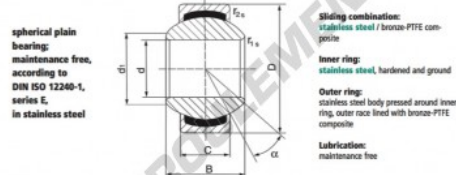

Rotule GEEW SGE25-UK-DURBAL - SGE25-UK-DURBAL

<https://www.123roulement.ch/roulement-palier/rotule/geew/sge25-uk-durbal>

SGE25-UK

Lubrication: maintenance free

order number	d	B	measurement [mm]		C	d₁ min	
SGE 25 UK	25	20			16	29	
type	r_{1s} min	measurement [mm]		D	α [°]	load rating C₀ [kN]	weight [g]
SGE 25 UK	0,6	0,6	42	7	127,0	0,119	

CARACTÉRISTIQUES PRODUIT

Marque	DURBAL
N° Ean13	3663952502205
Diam. intérieur	25 mm
Diam. extérieur	42 mm
Epaisseur	16 mm
Type	GEEW
Poids	119 g
Lubrification	sans
Conditionnement	1

contact@123roulement.ch

+33 359 36 04 90

CRT4 de Lesquin 60 Rue Du Haut De Sainghin 59273 Fretin FRANCE