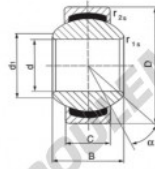

Rotule GEEW GE25-FW-DURBAL - GE25-FW-DURBAL

<https://www.123roulement.ch/roulement-palier/rotule/geew/ge25-fw-durbal>

GE25-FW

Lubrication: maintenance free

order number	d	B	C	d₁ min
GE 25 FW	25	28	18	29

type	measurement [mm]		D	α [°]	load rating C₁₀ [kN]	weight [kg]
	r₁ min	r₂ min				
GE 25 FW	0,6	0,6	47	17	166,0	0,203

CARACTÉRISTIQUES PRODUIT

Marque	DURBAL
N° Ean13	3663952502366
Diam. intérieur	25 mm
Diam. extérieur	47 mm
Epaisseur	18 mm
Type	GEEW
Poids	203 g
Lubrification	sans
Conditionnement	1

contact@123roulement.ch

+33 359 36 04 90

CRT4 de Lesquin 60 Rue Du Haut De Sainghin 59273 Fretin FRANCE