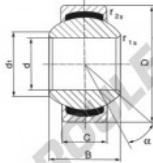

Rotule GEEW

SGE25-FW-DURBAL - SGE25-FW-DURBAL

<https://www.123roulement.ch/roulement-palier/rotule/geew/sge25-fw-durbal>

SGE25-FW

Lubrication: maintenance free

Attention: Articles have minimum quantity

order number	measurement [mm]			
type	d	B	C	d₁ min
SGE 25 FW	25	28	18	29

type	measurement [mm]		D	alpha [°]	load rating C₀ [kN]	weight [kg]
	r₁ min	r₂ min				
SGE 25 FW	0,6	0,6	47	17	166,0	0,203

CARACTÉRISTIQUES PRODUIT

Marque	DURBAL
N° Ean13	3663952502779
Diam. intérieur	25 mm
Diam. extérieur	47 mm
Epaisseur	18 mm
Type	GEEW
Poids	203 g
Lubrification	sans
Conditionnement	1

contact@123roulement.ch

+33 359 36 04 90

CRT4 de Lesquin 60 Rue Du Haut De Sainghin 59273 Fretin FRANCE