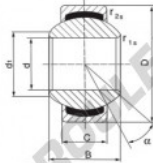

Rotule GEEW SGE25-FW-DURBAL - DSGE25-FW-DURBAL

<https://www.123roulement.ch/roulement-palier/rotule/geew/dsge25-fw-durbal>

SGE25-FW

Lubrication: maintenance free

Attention: Articles have minimum quantity

order number	measurement [mm]			
type	d	B	C	d₁ min
SGE 25 FW	25	28	18	29

type	measurement [mm]		D	α [°]	load rating C₀ [kN]	weight [kg]
	r₁ min	r₂ min				
SGE 25 FW	0,6	0,6	47	17	166,0	0,203

CARACTÉRISTIQUES PRODUIT

Marque	DURBAL
N° Ean13	3663952502779
Diam. intérieur	25 mm
Diam. extérieur	47 mm
Epaisseur	18 mm
Type	GEEW
Poids	203 g
Lubrification	sans
Conditionnement	1

contact@123roulement.ch

+33 359 36 04 90

CRT4 de Lesquin 60 Rue Du Haut De Sainghin 59273 Fretin FRANCE