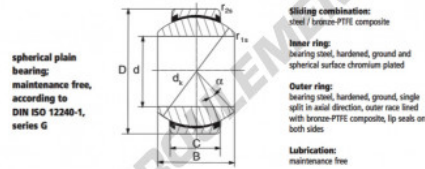

Rotule GEEW

GE35-FW-2RS-DURBAL - GE35-FW-2RS-DURBAL

<https://www.123roulement.ch/roulement-palier/rotule/geew/ge35-fw-2rs-durbal>

GE35-FW-2RS

Lubrication: maintenance free

order number	measurement [mm]		
type	d	B	C
GE 35 FW-2RS	35	35	23

type	measurement [mm]			load rating C₀ [kN]	weight [g]
	r_{1s} min	r_{2s} min	D		
GE 35 FW-2RS	0,6	1,0	62	280	0,390

CARACTÉRISTIQUES PRODUIT

Marque	DURBAL
N° Ean13	3663952502915
Diam. intérieur	35 mm
Diam. extérieur	62 mm
Epaisseur	23 mm
Type	GEEW
Poids	390 g
Lubrification	sans
Conditionnement	1

contact@123roulement.ch

+33 359 36 04 90

CRT4 de Lesquin 60 Rue Du Haut De Sainghin 59273 Fretin FRANCE