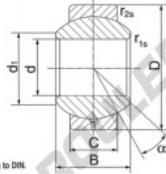

Rotule GEEW G35-PB-DURBAL - G35-PB-DURBAL

<https://www.123roulement.ch/roulement-palier/rotule/geew/g35-pb-durbal>

G35-PB

Sliding combination:

steel / bronze

Inner ring:

bearing steel, hardened and ground

Outer ring:

bronze body pressed around inner ring

Lubrication:

lubrication required

* measurement is not according to DIN.

order number	measurement [mm]				
type	d	B	C	d₁	
G 35 PB	35	43	28,00*	37,7*	

type	D	d₁	α [°]	load rating C₀ [N]	weight [kg]
G 35 PB	62*	57,1	16	344	0,500

CARACTÉRISTIQUES PRODUIT

Marque	DURBAL
N° Ean13	3663952503349
Diam. intérieur	35 mm
Diam. intérieur	1.378" inch
Diam. extérieur	62 mm
Diam. extérieur	2.441" inch
Epaisseur	28 mm
Epaisseur	1.102" inch
Type	GEEW
Poids	500 g
Lubrification	avec
Conditionnement	1

contact@123roulement.ch

+33 359 36 04 90

CRT4 de Lesquin 60 Rue Du Haut De Sainghin 59273 Fretin FRANCE