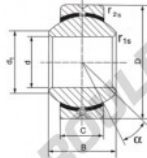

Rotule GEEW GEBK14-S-DURBAL - GEBK14-S-DURBAL

<https://www.123roulement.ch/roulement-palier/rotule/geew/gebk14-s-durbal>

GEBK14-S

Lubrication: lubrication required

order number	measurement [mm]				
type	d	B	C	d₁ min	
GEBK 14 S	14	19	13,50	16,9	

type	r₁₃ min	measurement [mm]	D	α [°]	load rating C₀ [kN]	weight [kg]
GEBK 14 S	0,3	0,6	34	16	40,0	0,084

CARACTÉRISTIQUES PRODUIT

Marque	DURBAL
N° Ean13	3663952503769
Diam. intérieur	14 mm
Diam. extérieur	34 mm
Epaisseur	13.5 mm
Type	GEEW
Poids	84 g
Lubrification	avec
Conditionnement	1

contact@123roulement.ch

+33 359 36 04 90

CRT4 de Lesquin 60 Rue Du Haut De Sainghin 59273 Fretin FRANCE