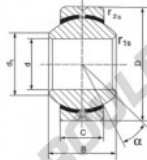

Rotule GEEW GEBK18-S-DURBAL - GEBK18-S-DURBAL

<https://www.123roulement.ch/roulement-palier/rotule/geew/gebk18-s-durbal>

GEBK18-S

Lubrication: lubrication required

order number	measurement [mm]				
type	d	B	C	d₁ min	
GEBK 18 S	18	23	16,50	21,9	

type	measurement [mm]		D	α [°]	load rating C₀ [kN]	weight [kg]
	r_{1s} min	r_{2s} min				
GEBK 18 S	0,3	0,6	42	15	61,0	0,160

CARACTÉRISTIQUES PRODUIT

Marque	DURBAL
N° Ean13	3663952503806
Diam. intérieur	18 mm
Diam. extérieur	42 mm
Epaisseur	16.5 mm
Type	GEEW
Poids	160 g
Lubrification	avec
Conditionnement	1

contact@123roulement.ch

+33 359 36 04 90

CRT4 de Lesquin 60 Rue Du Haut De Sainghin 59273 Fretin FRANCE