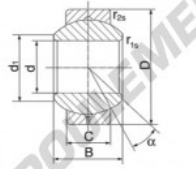

Rotule GEEW GEBJ6-S-DURBAL - GEBJ6-S-DURBAL

<https://www.123roulement.ch/roulement-palier/rotule/geew/gebj6-s-durbal>

GEBJ6-S

Sliding combination: steel / steel

Lubrication: lubrication required

order number	d	measurement [mm]		d₁ min
type		B	C	
GEBJ 6 S	6	9	6,75	9,0

type	measurement [mm]		D	α [°]	load rating C₁₀ [kN]	weight [kg]
	r₁₀ min	r₂₀ min				
GEBJ 6 S	0,3	0,3	16	13	12,0	0,010

CARACTÉRISTIQUES PRODUIT

Marque	DURBAL
N° Ean13	3663952503929
Diam. intérieur	6 mm
Diam. extérieur	16 mm
Epaisseur	6.75 mm
Type	GEEW
Poids	10 g
Lubrification	avec
Conditionnement	1

contact@123roulement.ch

+33 359 36 04 90

CRT4 de Lesquin 60 Rue Du Haut De Sainghin 59273 Fretin FRANCE