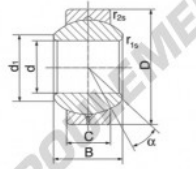

Rotule GEEW GEBJ8-S-DURBAL - GEBJ8-S-DURBAL

<https://www.123roulement.ch/roulement-palier/rotule/geew/gebj8-s-durbal>

GEBJ8-S

Sliding combination: steel / steel

Lubrication: lubrication required

order number	d	measurement [mm]		d₁ min
type		B	C	
GEBJ 8 S	8	12	9,00	10,4

type	measurement [mm]		D	d₁ [°]	load rating C₁₀ [kN]	weight [kg]
	r₁₀ min	r₂₀ min				
GEBJ 8 S	0,3	0,3	19	13	20,0	0,016

CARACTÉRISTIQUES PRODUIT

Marque	DURBAL
N° Ean13	3663952503950
Diam. intérieur	8 mm
Diam. extérieur	19 mm
Epaisseur	9 mm
Type	GEEW
Poids	16 g
Lubrification	avec
Conditionnement	1

contact@123roulement.ch

+33 359 36 04 90

CRT4 de Lesquin 60 Rue Du Haut De Sainghin 59273 Fretin FRANCE