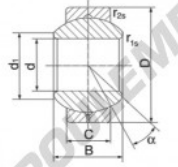

Rotule GEEW GEBJ10-S-DURBAL - DGEBJ10-S-DURBAL

<https://www.123roulement.ch/roulement-palier/rotule/geew/dgebj10-s-durbal>

GEBJ10-S

Sliding combination: steel / steel

Lubrication: lubrication required

order number	d	measurement [mm]		d₁ min
type		B	C	
GEBJ 10 S	10	14	10,50	12,9

type	measurement [mm]		D	d₁ [mm]	load rating C₁₀ [kN]	weight [kg]
	r₁₀ min	r₂₀ min				
GEBJ 10 S	0,3	0,6	22	13	28,0	0,031

CARACTÉRISTIQUES PRODUIT

Marque	DURBAL
N° Ean13	3663952503967
Diam. intérieur	10 mm
Diam. extérieur	22 mm
Epaisseur	10.5 mm
Type	GEEW
Poids	31 g
Lubrification	avec
Conditionnement	1

contact@123roulement.ch

+33 359 36 04 90

CRT4 de Lesquin 60 Rue Du Haut De Sainghin 59273 Fretin FRANCE