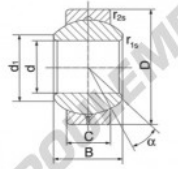

Rotule GEEW GEBJ14-S-DURBAL - GEBJ14-S-DURBAL

<https://www.123roulement.ch/roulement-palier/rotule/geew/gebj14-s-durbal>

GEBJ14-S

Sliding combination: steel / steel

Lubrication: lubrication required

order number	d	measurement [mm]		d₁ min
type		B	C	
GEBJ 14 S	14	19	13,50	16,9

type	measurement [mm]		D	d₁ [°]	load rating C₁₀ [kN]	weight [kg]
	r₁₀ min	r₁₀ min				
GEBJ 14 S	0,3	0,6	28	15	49,0	0,078

CARACTÉRISTIQUES PRODUIT

Marque	DURBAL
N° Ean13	3663952504001
Diam. intérieur	14 mm
Diam. extérieur	28 mm
Epaisseur	13.5 mm
Type	GEEW
Poids	78 g
Lubrification	avec
Conditionnement	1

contact@123roulement.ch

+33 359 36 04 90

CRT4 de Lesquin 60 Rue Du Haut De Sainghin 59273 Fretin FRANCE