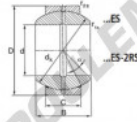

Rotule GEEW

GE40-ES-2RS-DURBAL - GE40-ES-2RS-DURBAL

<https://www.123roulement.ch/roulement-palier/rotule/geew/ge40-es-2rs-durbal>

GE40-ES-2RS

Sliding combination:

steel / steel

Lubrication: lubrication required

order number		measurement [mm]			
right hand thread	left hand thread	d	B	C	D
GE	40 ES-2RS	40	28	22	62

type	measurement [mm]		d_k	α [°]	load rating C₉₀ [kN]	weight [kg]
	r₁₅ min	r₂₅ min				
GE ES / DGE 40 ES-2RS	0.6	1.0	53.0	7	500.0	0.300

CARACTÉRISTIQUES PRODUIT

Marque	DURBAL
N° Ean13	3663952504476
Diam. intérieur	40 mm
Diam. extérieur	62 mm
Epaisseur	22 mm
Type	GEEW
Poids	300 g
Filetage	Filetage à droite
Lubrification	avec
Conditionnement	1
Norme	Sans norme

contact@123roulement.ch

+33 359 36 04 90

CRT4 de Lesquin 60 Rue Du Haut De Sainghin 59273 Fretin FRANCE