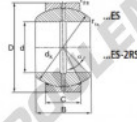

Rotule GEEW GE120-ES-2RS-DURBAL - GE120-ES-2RS-DURBAL

<https://www.123roulement.ch/roulement-palier/rotule/geew/ge120-es-2rs-durbal>

GE120-ES-2RS

Sliding combination:

steel / steel

Lubrication: lubrication required

order number		measurement [mm]				
right hand thread	left hand thread	d	B	C	D	
	GE 120 ES-2RS	120	85	70	180	

type	measurement [mm]			d_k	α [°]	load rating C₉₀ [kN]	weight [kg]
	r₁₅ min	r₂₅ min	r₃₅ min				
GE ES / DGE 120 ES-2RS	1,0	1,0	160,0	6	4750,0	8,000	

CARACTÉRISTIQUES PRODUIT

Marque	DURBAL
N° Ean13	3663952504827
Diam. intérieur	120 mm
Diam. intérieur	4.724" inch
Diam. extérieur	180 mm
Diam. extérieur	7.087" inch
Epaisseur	70 mm
Epaisseur	2.756" inch
Type	GEEW
Poids	8000 g
Lubrification	avec
Conditionnement	1

contact@123roulement.ch

+33 359 36 04 90

CRT4 de Lesquin 60 Rue Du Haut De Sainghin 59273 Fretin FRANCE