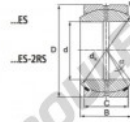

Rotule GEEW GEZ44-ES-2RS-DURBAL - GEZ44-ES-2RS-DURBAL

<https://www.123roulement.ch/roulement-palier/rotule/geew/gez44-es-2rs-durbal>

GEZ44-ES-2RS

Sliding combination: Steel / steel

Lubrication: lubrication required

order number type	d	B	C	D
GEZ 44 ES-2RS	44,450	38,887	33,325	71,438

type	inches	measurement [mm]			d₂	B	C₂	load rating [kg]	weight [kg]
		r15 min	r25 min	d₂					
GEZ ES / GEZ 44 ES-2RS	1 3/4"	0,6	1,0	63,9	6	510	0,641		

CARACTÉRISTIQUES PRODUIT

Marque	DURBAL
N° Ean13	3663952505183
Diam. intérieur	44.45 mm
Diam. extérieur	71.438 mm
Epaisseur	33.325 mm
Type	GEEW
Poids	641 g
Lubrification	avec
Conditionnement	1

contact@123roulement.ch

+33 359 36 04 90

CRT4 de Lesquin 60 Rue Du Haut De Sainghin 59273 Fretin FRANCE