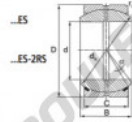

Rotule GEEW GEZ69-ES-2RS-DURBAL - GEZ69-ES-2RS-DURBAL

<https://www.123roulement.ch/roulement-palier/rotule/geew/gez69-es-2rs-durbal>

GEZ69-ES-2RS

Sliding combination: Steel / steel

Lubrication: lubrication required

order number type	d	measurement [mm] B	C	D
GEZ 69 ES-2RS	69,850	61,112	52,375	111,125

type	inches	measurement [mm]				is T1	load rating C₀ [N]	weight [kg]
		r15 min	r25 min	d₂				
GEZ ES / GEZ 69 ES-2RS	2 3/4"	1,0	1,0	100,0		6	1250	2,420

CARACTÉRISTIQUES PRODUIT

Marque	DURBAL
N° Ean13	3663952505336
Diam. intérieur	69.85 mm
Diam. extérieur	111.125 mm
Epaisseur	52.375 mm
Type	GEEW
Poids	2420 g
Lubrification	avec
Conditionnement	1

contact@123roulement.ch

+33 359 36 04 90

CRT4 de Lesquin 60 Rue Du Haut De Sainghin 59273 Fretin FRANCE