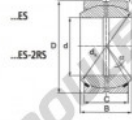

Rotule GEEW GEZ76-ES-DURBAL - DGEZ76-ES-DURBAL

<https://www.123roulement.ch/roulement-palier/rotule/geew/dgez76-es-durbal>

GEZ76-ES

Sliding combination: Steel / steel

Lubrication: lubrication required

order number	d	measurement [mm]	C	D
GEZ 76 ES	76,200	66,675	57,150	120,650

type	inches	measurement [mm]				load rating	weight
		r15 min	r25 min	d₁	d₂		
GEZ ES / GEZ 76 ES-2RS	3"	1,0	1,0	109,5	6	1500	3,100

CARACTÉRISTIQUES PRODUIT

Marque	DURBAL
N° Ean13	3663952505374
Diam. intérieur	76.2 mm
Diam. extérieur	120.65 mm
Epaisseur	57.15 mm
Type	GEEW
Poids	3100 g
Lubrification	avec
Conditionnement	1

contact@123roulement.ch

+33 359 36 04 90

CRT4 de Lesquin 60 Rue Du Haut De Sainghin 59273 Fretin FRANCE