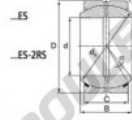

Rotule GEEW GEZ82-ES-DURBAL - GEZ82-ES-DURBAL

<https://www.123roulement.ch/roulement-palier/rotule/geew/gez82-es-durbal>

GEZ82-ES

Sliding combination: Steel / steel

Lubrication: lubrication required

order number	d	measurement [mm]	C	D
GEZ 82 ES	82,550	72,238	61,900	130,175

type	inches	measurement [mm]			is	load rating	weight
		r15 min	r25 min	d2			
GEZ ES / GEZ 82 ES-2RS	3 1/4"	1,0	1,0	120,0	6	1760	3,820

CARACTÉRISTIQUES PRODUIT

Marque	DURBAL
N° Ean13	3663952505404
Diam. intérieur	82.55 mm
Diam. extérieur	130.18 mm
Epaisseur	61.9 mm
Type	GEEW
Poids	3820 g
Filetage	Filetage à droite
Lubrification	avec
Conditionnement	1
Norme	Sans norme

contact@123roulement.ch

+33 359 36 04 90

CRT4 de Lesquin 60 Rue Du Haut De Sainghin 59273 Fretin FRANCE